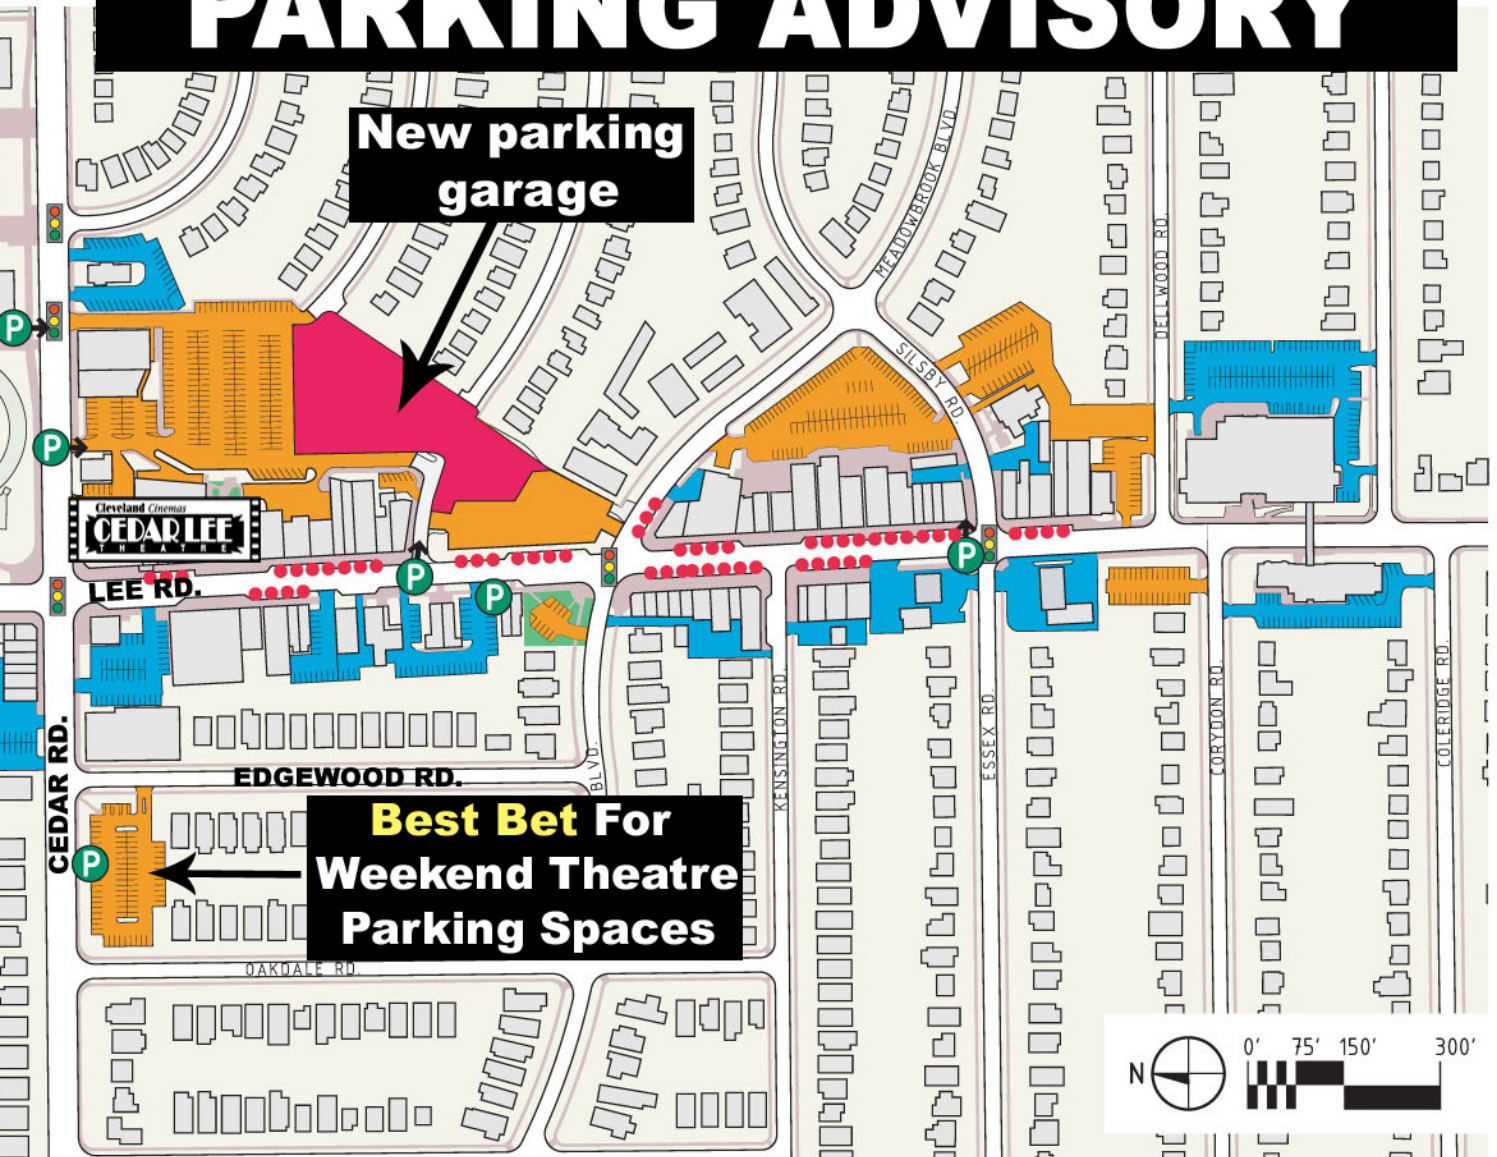

PARKING ADVISORY

- Private Parking Lot
- Parking Garage (meters)
- Public Parking (meters)
- Traffic Light
- Parking Sign
- On-street Metered Parking

Please see the map above detailing other public lots near the theatre.