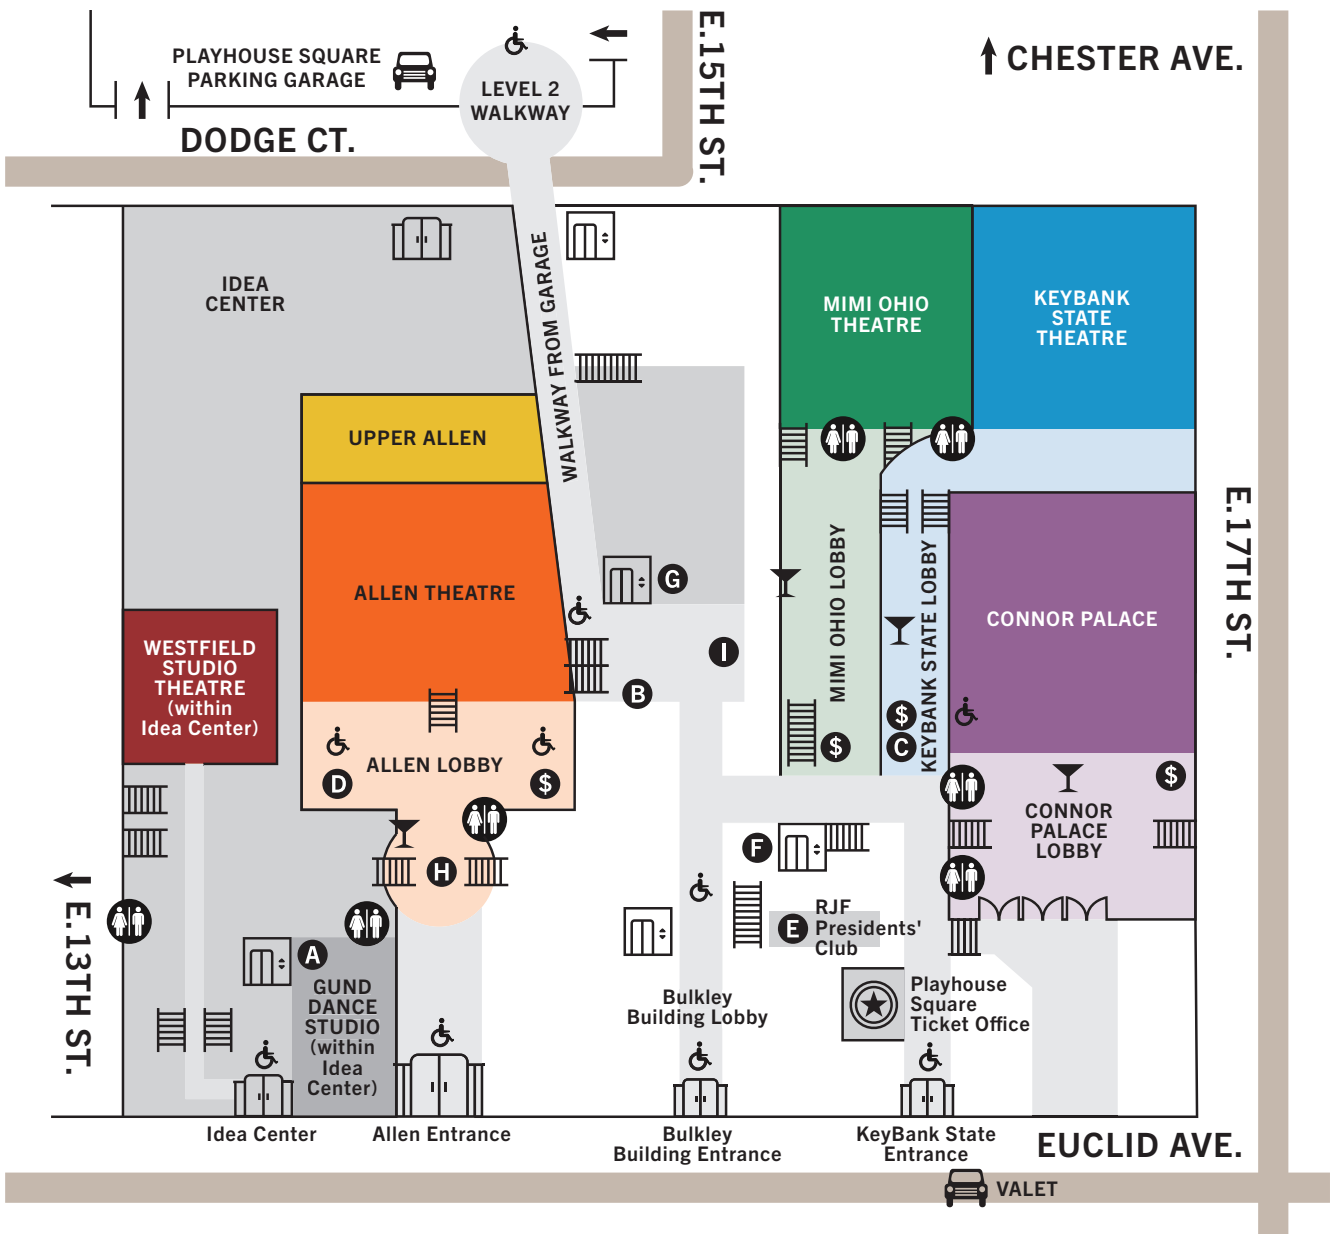

FESTIVAL STATIONS

PLAYHOUSE SQUARE

CIFF46 HOURS OF OPERATION

CIFF ANNUAL CAMPAIGN STATIONS

March 31–April 8, 2022

Thursdays–Saturday 11:00 AM–10:00 PM
 Sunday–Wednesday 11:00 AM–7:30 PM

April 9, 2022 11:00 AM–7:30 PM

CIFF BOX OFFICE

March 28–April 8, 2022

Mondays–Wednesdays 10:30 AM–8:00 PM
 Thursdays–Fridays 10:30 AM–10:30 PM
 Saturday 8:00 AM–10:30 PM
 Sunday 8:00 AM–8:00 PM

April 9, 2022 8:00 AM–7:30 PM

CIFF CHAT ROOM & COMMUNITY CORNER

April 9, 2022 11:00 AM–7:30 PM

CIFF PASSHOLDER LOUNGE

March 31–April 8, 2022 1:00 PM–9:00 PM

April 9, 2022 1:00 PM–7:30 PM

KEY

- 🍷 Bar
- 💰 CIFF Annual Campaign Stations
- 📦 CIFF Box Office
- A CIFF Chat Room & Community Corner
- B CIFF Digital schedule
- C CIFF Guest Services
- D CIFF Merchandise Store
- E CIFF Passholder Lounge (Playhouse Square upper level)
- F Elevator to CIFF Passholder Lounge
- G Elevator to Upper Allen
- 🚗 Parking
- H Stairs to Upper Allen
- I Stand By